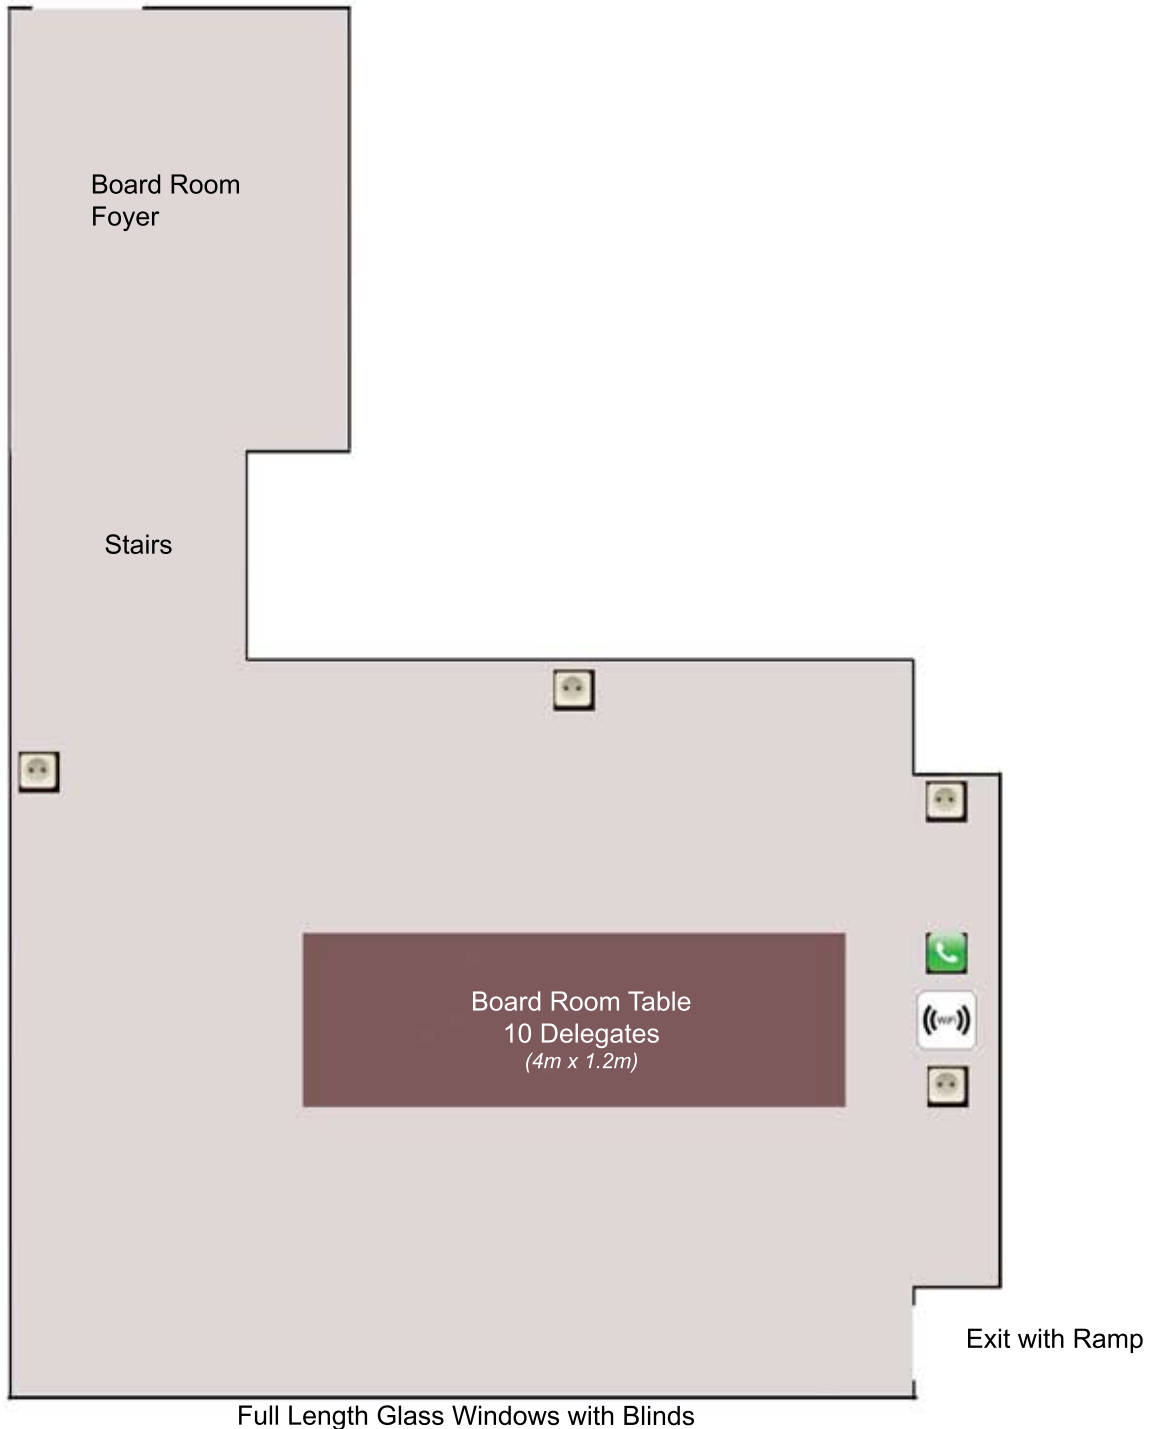

Aghadoe Heights
HOTEL AND SPA

The Executive Board Room

Exit to Hotel Reception
Restrooms

| Length | Width | Area | Capacity |
|--------|-------|----------|----------|
| 7.4m | 6.8m | 50sq m | 10pax |
| 24ft | 22ft | 528sq ft | 10 pax |

- Complimentary WiFi
- Air Conditioning
- Blackout Blinds
- Full Length Wall of Natural Daylight
- 4 x Double Power Outlets
- 2 x ISDN Sockets & Phone
- Exit with Ramp