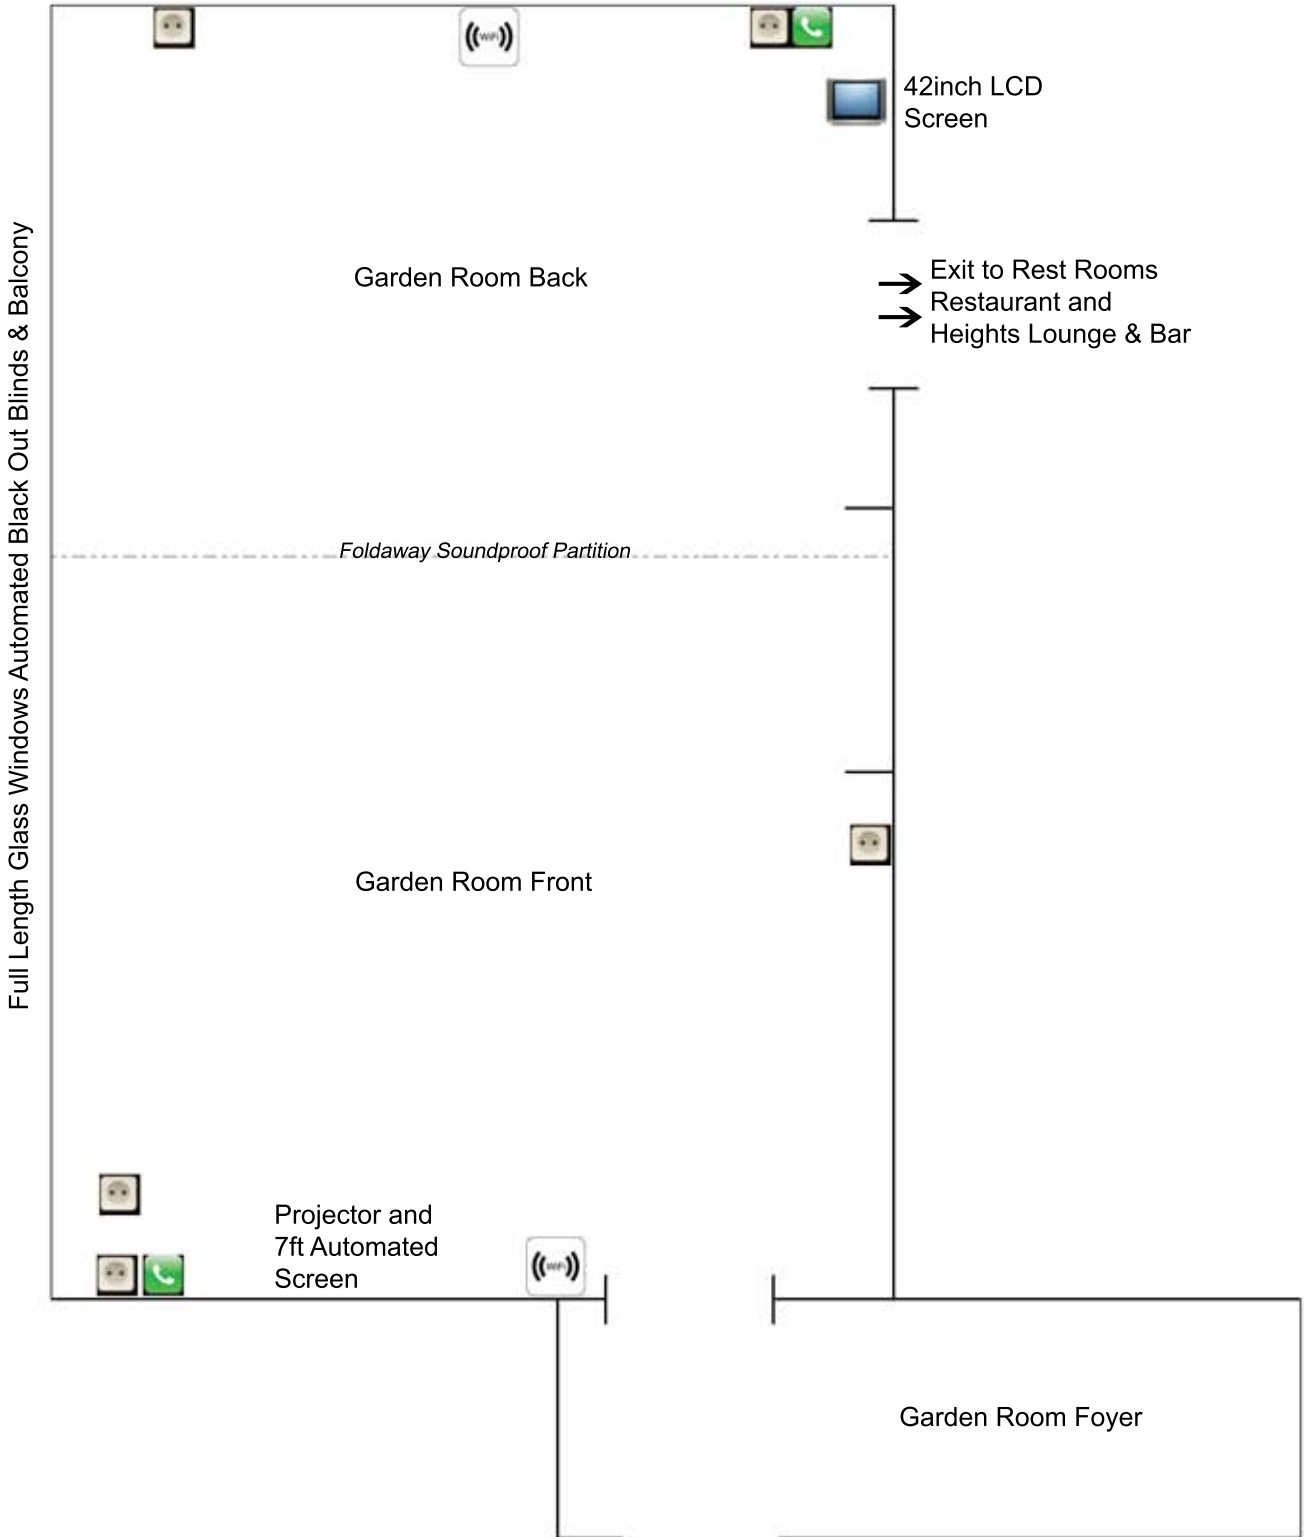

Aghadoe Heights

HOTEL AND SPA

	Measurement	Area	Theatre Style	Banquet	Classroom
Full	13.5m x 9m 45ft x 30ft	121sq m 1350sq ft	120	80	70
Front	8.2m x 9m 27ft x 30ft	74sq m 810sq ft	50	40	30
Back	5.5m x 9m 18ft x 30ft	49.5sq m 540sq ft	30	20	20

- Complimentary WiFi
- Blackout Blinds
- 1 x 42in LCD Screen
- 1 x 7ft Projector Screen
- Built in Projector
- Full Length Wall of Natural Daylight
- 5 x Double Power Outlets
- 8 x ISDN Sockets
- Private Balcony