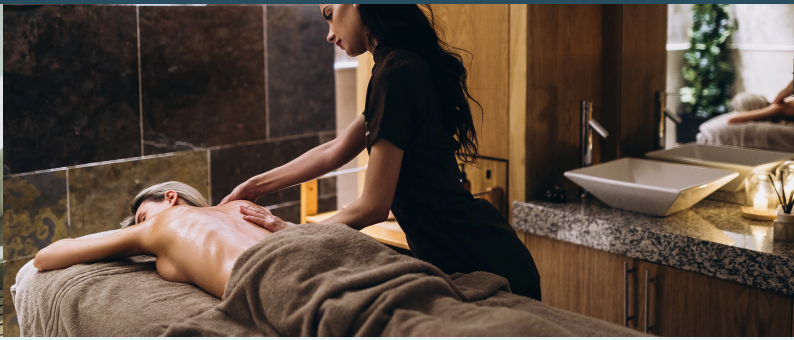

Aghadoe Heights

Exclusive Wellness Club

Nestled atop a hill with breathtaking views of the Lakes of Killarney, the Aghadoe Heights Hotel & Spa is renowned for its luxurious spa treatments, exceptional hospitality, and stunning surroundings. We're excited to introduce an exclusive opportunity to join our Aghadoe Heights Health Club – an intimate, members-only experience designed for those seeking wellness and relaxation.

Membership Benefits:

Spa & Leisure

- 1 Complimentary 1-Hour Treatment per year
- 15% Discount on all other spa treatments
- 15% Discount on retail products
- Exclusive Loyalty Card with ongoing offers and promotions
- Unlimited Access to the Pool, Gym & Thermal Suite*